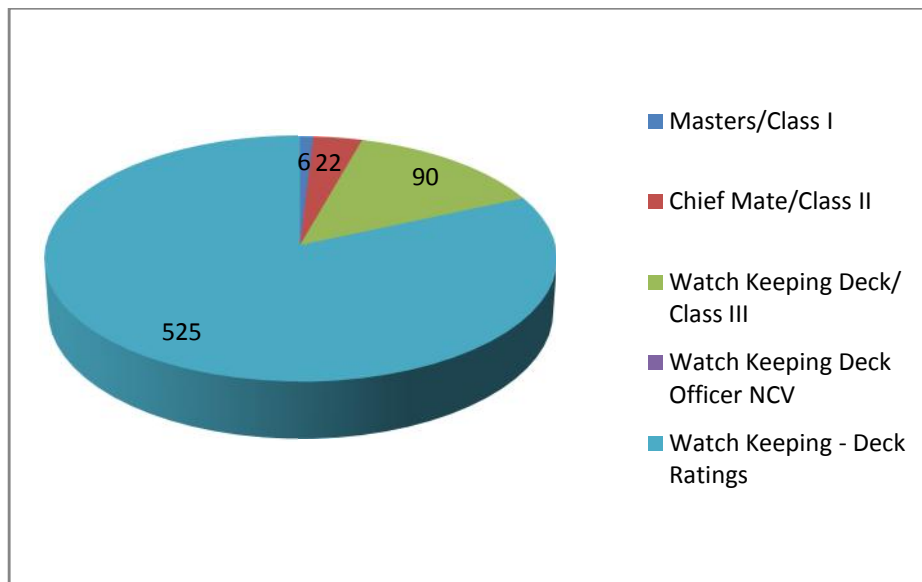

Certificates Issued to Officers Grade Seafarers - January to December 2011

Deck Side

No. of Certificates Issued (deck)

Type of Certificate	No. of Certificates Issued (deck)
Masters/Class I	6
Chief Mate/Class II	22
Watch Keeping Deck/ Class III	90
Watch Keeping Deck Officer NCV	0
Watch Keeping -Deck Ratings	525