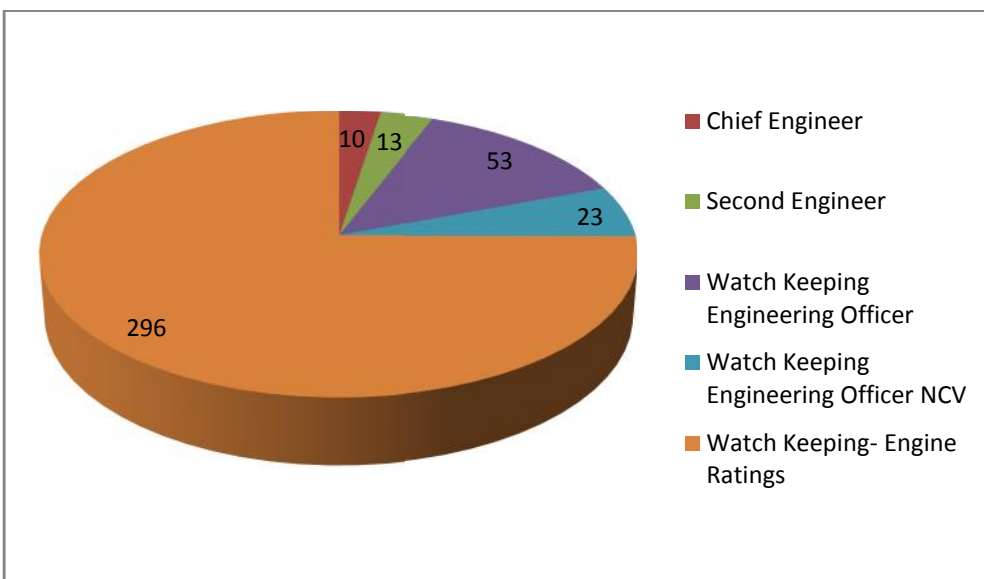

Engine Side

No. of Certificates Issued (engine)

Type of Seafarers	No. of Certificates Issued (engine)
Chief Engineer	10
Second Engineer	13
Watch Keeping Engineering Officer	53
Watch Keeping Engineering Officer NCV	23
Watch Keeping - Engine Ratings	296

Source : Internal Statistics ,DGMS office