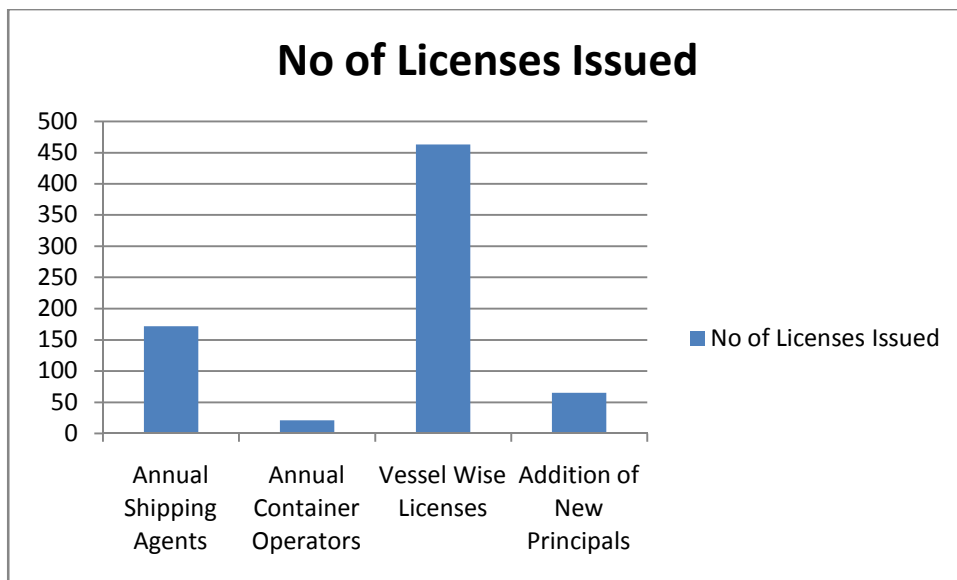

Issued Licenses for Shipping Agents and Container Operators from January to December 2011

No. of Licenses issued

Type of Licenses	No of Licenses Issued
Annual Shipping Agents	172
Annual Container Operators	21
Vessel Wise Licenses	463
Addition of New Principals	65