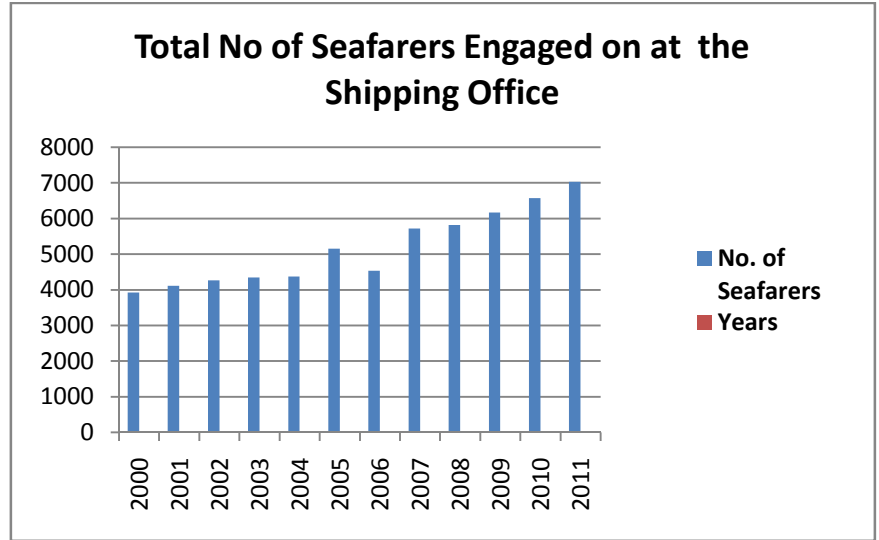

Total No of Employed Seafarers on at the Shipping Office

Year	No. of Seafarers
2000	3925
2001	4110
2002	4262
2003	4342
2004	4372
2005	5154
2006	4534
2007	5715
2008	5822
2009	6164
2010	6568
2011	7033

Number of Seafarers Signed on

Months	No of Seafarers
2011 Jan	569
2011 Feb	539
2011 Mar	576
2011 Apr	468
2011 May	467
2011 Jun	492
2011 Jul	549
2011 Aug	641
2011 Sep	862
2011 Oct	543
2011 Nov	552
2011 Dec	775

Number of Seafarers sign off from January 2011 to December 2011.

Months	No of Seafarers
2011 Jan	331
2011 Feb	413
2011 Mar	549
2011 Apr	484
2011 May	504
2011 Jun	551
2011 Jul	467
2011 Aug	480
2011 Sep	473
2011 Oct	541
2011 Nov	415
2011 Dec	459

Source: Internal Statistics, DGMS office