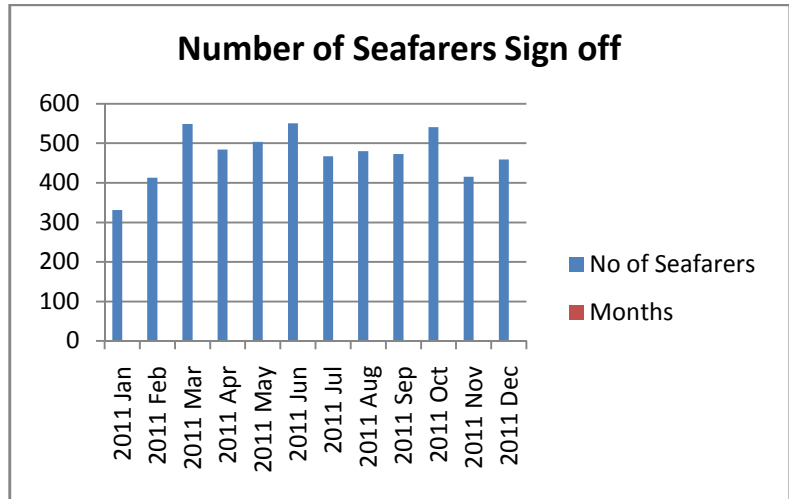

Total No of Employed Seafarers on at the Shipping Office

Year	No. of Seafarers
2000	3925
2001	4110
2002	4262
2003	4342
2004	4372
2005	5154
2006	4534
2007	5715
2008	5822
2009	6164
2010	6568
2011	7033

Number of Seafarers Signed on

Months	No of Seafarers
2011 Jan	569
2011 Feb	539
2011 Mar	576
2011 Apr	468
2011 May	467
2011 Jun	492
2011 Jul	549
2011 Aug	641
2011 Sep	862
2011 Oct	543
2011 Nov	552
2011 Dec	775

Number of Seafarers sign off from January 2011 to December 2011.

Months	No of Seafarers
2011 Jan	331
2011 Feb	413
2011 Mar	549
2011 Apr	484
2011 May	504
2011 Jun	551
2011 Jul	467
2011 Aug	480
2011 Sep	473
2011 Oct	541
2011 Nov	415
2011 Dec	459

Source: Internal Statistics, DGMS office