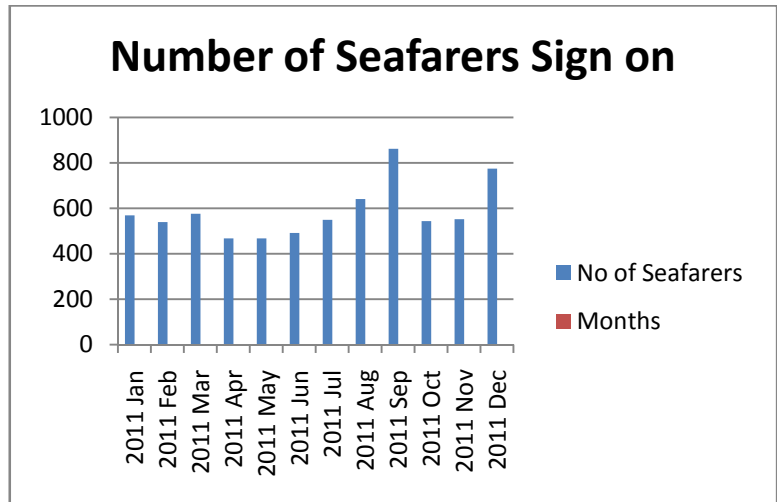

Total No of Employed Seafarers on at the Shipping Office

Year	No. of Seafarers
2000	3925
2001	4110
2002	4262
2003	4342
2004	4372
2005	5154
2006	4534
2007	5715
2008	5822
2009	6164
2010	6568
2011	7033

Number of Seafarers Signed on

Months	No of Seafarers
2011 Jan	569
2011 Feb	539
2011 Mar	576
2011 Apr	468
2011 May	467
2011 Jun	492
2011 Jul	549
2011 Aug	641
2011 Sep	862
2011 Oct	543
2011 Nov	552
2011 Dec	775

Number of Seafarers sign off from January 2011 to December 2011.

Months	No of Seafarers
2011 Jan	331
2011 Feb	413
2011 Mar	549
2011 Apr	484
2011 May	504
2011 Jun	551
2011 Jul	467
2011 Aug	480
2011 Sep	473
2011 Oct	541
2011 Nov	415
2011 Dec	459

Source: Internal Statistics, DGMS office